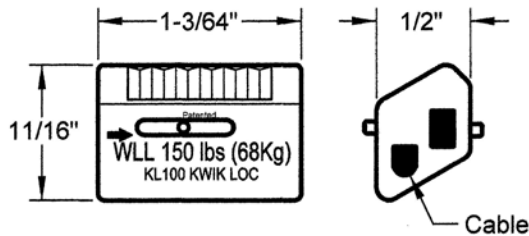

KL50

KL200

KL75

KL600

KL100

KL150

SPECIFICATIONS		
Part#	Model#	Cable
30370	KL50	WC1
30343	KL75	WC2
30351	KL100	WC3
30355	KL150	WC4
30350	KL200	WC6
30344	KL600	WC8

RIZE ENTERPRISES, LLC.
BRENTWOOD, NY.

SELF LOCKING CABLE JOINER

SCALE: NONE
DATE: 5-31-16

MDL#: KL

©DURO DYNE CORP 2012
ALL RIGHTS RESERVED. COPYING WITHOUT
PERMISSION OF DURO DYNE IS STRICTLY PROHIBITED.

P/N: LISTED