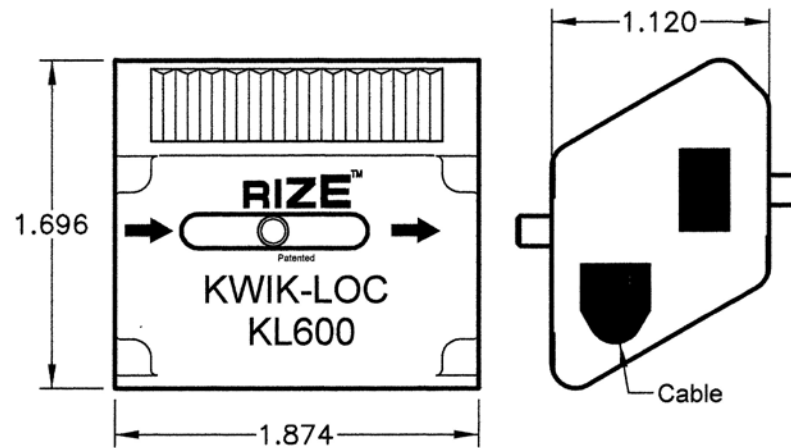

KL50

KL200

KL75

KL600

KL100

KL150

SPECIFICATIONS		
Part#	Model#	Cable
30370	KL50	WC1
30343	KL75	WC2
30351	KL100	WC3
30355	KL150	WC4
30350	KL200	WC6
30344	KL600	WC8

RIZE ENTERPRISES, LLC.
BRENTWOOD, NY.

SELF LOCKING CABLE JOINER

SCALE: NONE
DATE: 5-31-16

MDL#: KL

©DURO DYNE CORP 2012
ALL RIGHTS RESERVED. COPYING WITHOUT
PERMISSION OF DURO DYNE IS STRICTLY PROHIBITED.

P/N: LISTED