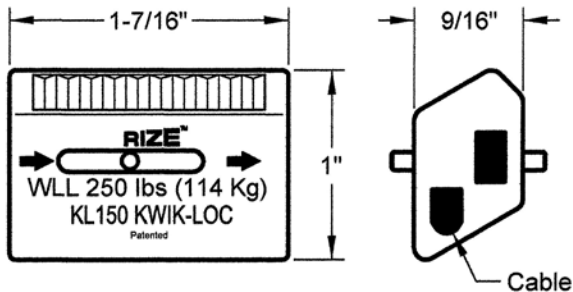

KL50

KL200

KL75

KL600

KL100

KL150

SPECIFICATIONS		
Part#	Model#	Cable
30370	KL50	WC1
30343	KL75	WC2
30351	KL100	WC3
30355	KL150	WC4
30350	KL200	WC6
30344	KL600	WC8

RIZE ENTERPRISES, LLC.
BRENTWOOD, NY.

SELF LOCKING CABLE JOINER

SCALE: NONE
DATE: 5-31-16

MDL#: KL

©DURO DYNE CORP 2012
ALL RIGHTS RESERVED. COPYING WITHOUT
PERMISSION OF DURO DYNE IS STRICTLY PROHIBITED.

P/N: LISTED