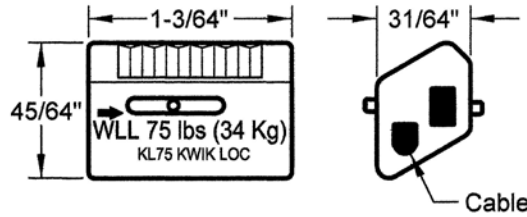

KL50

KL200

KL75

KL600

KL100

KL150

SPECIFICATIONS		
Part#	Model#	Cable
30370	KL50	WC1
30343	KL75	WC2
30351	KL100	WC3
30355	KL150	WC4
30350	KL200	WC6
30344	KL600	WC8

RIZE ENTERPRISES, LLC.
BRENTWOOD, NY.

SELF LOCKING CABLE JOINER

SCALE: NONE
DATE: 5-31-16

MDL#: KL

©DURO DYNE CORP 2012
ALL RIGHTS RESERVED. COPYING WITHOUT
PERMISSION OF DURO DYNE IS STRICTLY PROHIBITED.

P/N: LISTED