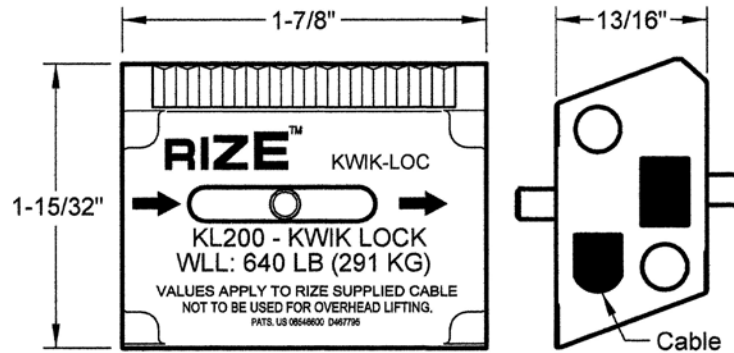

KL50

KL200

KL75

KL600

KL100

KL150

SPECIFICATIONS		
Part#	Model#	Cable
30370	KL50	WC1
30343	KL75	WC2
30351	KL100	WC3
30355	KL150	WC4
30350	KL200	WC6
30344	KL600	WC8

RIZE ENTERPRISES, LLC.
BRENTWOOD, NY.

SELF LOCKING CABLE JOINER

SCALE: NONE
DATE: 5-31-16

MDL#: KL

©DURO DYNE CORP 2012
ALL RIGHTS RESERVED. COPYING WITHOUT
PERMISSION OF DURO DYNE IS STRICTLY PROHIBITED.

P/N: LISTED