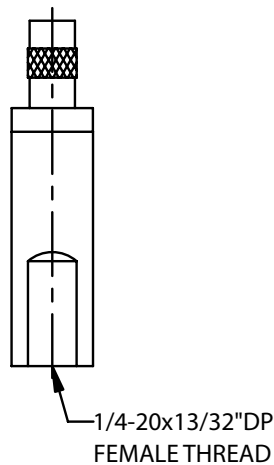

SUBMITTAL RECORD
 JOB _____
 LOCATION _____
 SUBMITTED TO _____
 SUBMITTAL PREPARED BY _____
 APPROVED BY _____
 DATE _____

Submittal Form Track Hanger Kit

DESCRIPTION

Track lighting is a great way to light a space. You can place a light anywhere on the track, so you can change positions for optimum lighting. It can be assembled to fit most any space. Simply use Rize Looped Cable to suspend the lighting to your desired height. With Rize Kwik-Grips, installation is a breeze.

Includes Looped Cable, Side Exit Kwik-Grip, and two different length 1/4-20 screws. Working Load limit 75 lbs.

ITEM#	CODE	DESCRIPTION
30190	RWC2-20LCSEGK	RWC2 x 20ft. Looped Cable w/ Side Exit Kwik-Grip & 2 1/4-20 Screws