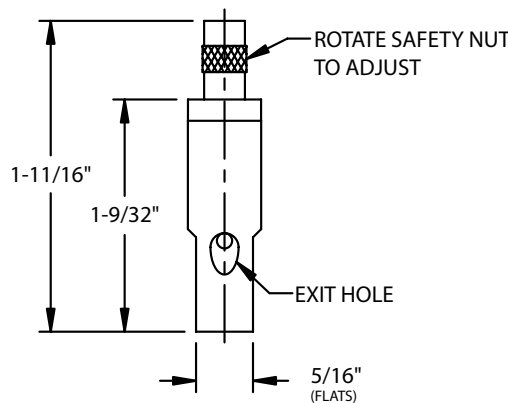

SUBMITTAL RECORD
 JOB _____
 LOCATION _____
 SUBMITTED TO _____
 SUBMITTAL PREPARED BY _____
 APPROVED BY _____
 DATE _____

Submittal Form Track Hanger Kit

DESCRIPTION

Track lighting is a great way to light a space. You can place a light anywhere on the track, so you can change positions for optimum lighting. It can be assembled to fit most any space. Simply use Rize Looped Cable to suspend the lighting to your desired height. With Rize Kwik-Grips, installation is a breeze.

Includes Looped Cable, Side Exit Kwik-Grip, and two different length 1/4-20 screws. Working Load limit 75 lbs.

ITEM#	CODE	DESCRIPTION
30190	RWC2-20LCSEGK	RWC2 x 20ft. Looped Cable w/ Side Exit Kwik-Grip & 2 1/4-20 Screws