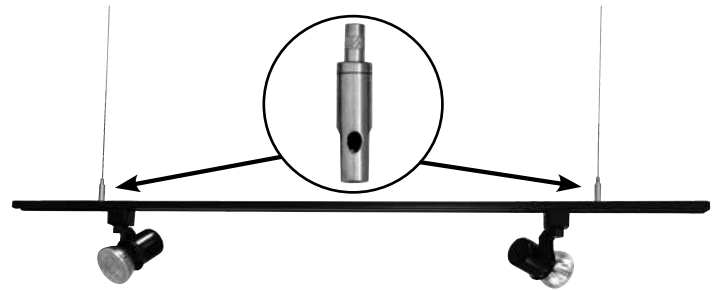

SUBMITTAL RECORD
 JOB _____
 LOCATION _____
 SUBMITTED TO _____
 SUBMITTAL PREPARED BY _____
 APPROVED BY _____
 DATE _____

Submittal Form Track Hanger Kit

DESCRIPTION

Track lighting is a great way to light a space. You can place a light anywhere on the track, so you can change positions for optimum lighting. It can be assembled to fit most any space. Simply use Rize Looped Cable to suspend the lighting to your desired height. With Rize Kwik-Grips, installation is a breeze.

Includes Looped Cable, Side Exit Kwik-Grip, and two different length 1/4-20 screws. Working Load limit 75 lbs.

ITEM#	CODE	DESCRIPTION
30190	RWC2-20LCSEGK	RWC2 x 20ft. Looped Cable w/ Side Exit Kwik-Grip & 2 1/4-20 Screws