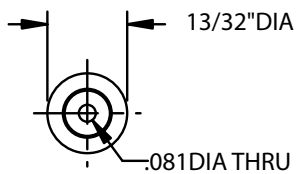

SUBMITTAL RECORD
 JOB _____
 LOCATION _____
 SUBMITTED TO _____
 SUBMITTAL PREPARED BY _____
 APPROVED BY _____
 DATE _____

Submittal Form Track Hanger Kit

DESCRIPTION

Track lighting is a great way to light a space. You can place a light anywhere on the track, so you can change positions for optimum lighting. It can be assembled to fit most any space. Simply use Rize Looped Cable to suspend the lighting to your desired height. With Rize Kwik-Grips, installation is a breeze.

Includes Looped Cable, Side Exit Kwik-Grip, and two different length 1/4-20 screws. Working Load limit 75 lbs.

ITEM#	CODE	DESCRIPTION
30190	RWC2-20LCSEGK	RWC2 x 20ft. Looped Cable w/ Side Exit Kwik-Grip & 2 1/4-20 Screws