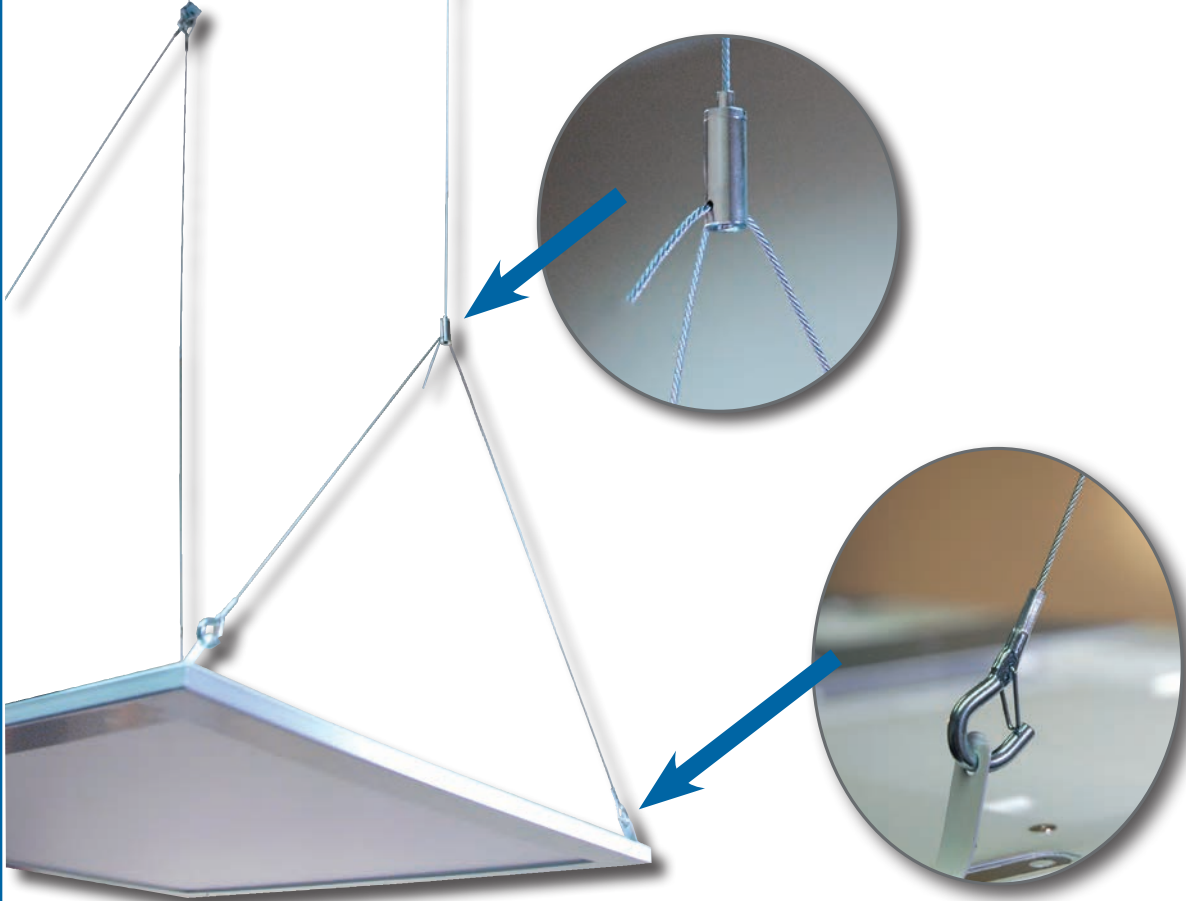

PL LED Hanger Kit

**New
Product**

- LED Pendant light hanger
- Available in different lengths
 - Y Snap Hook Cable
- Available in different leg lengths
- Made out of nickel plated brass
- Comes with 2 nickel plated Snap Hooks to attach to the light
 - 75 lb. working load limit