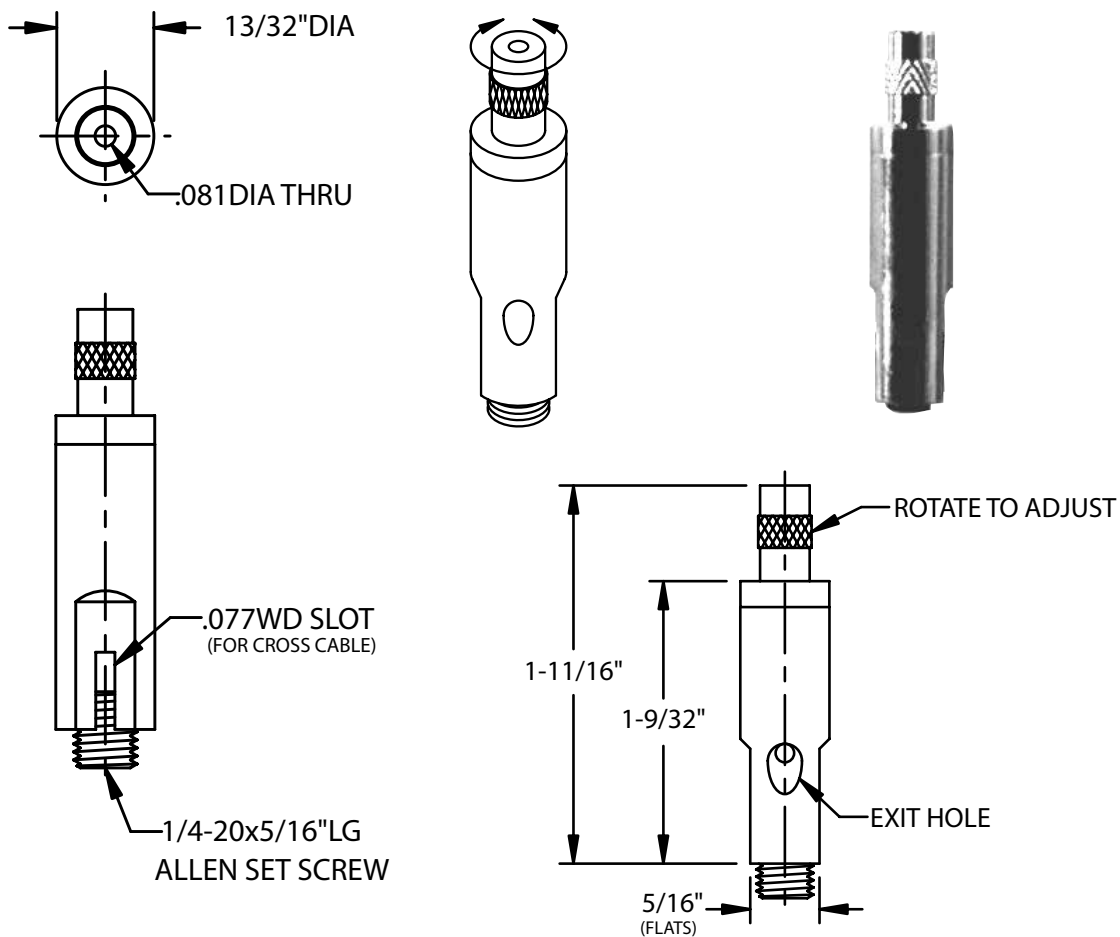

## DESCRIPTION

Kwik-Grips are accessory hardware used for hanging architectural lighting with cable. Included in this group are various cable couplers as well as cable grippers. Kwik-Grips are sold 100 per box.

ITEM#	CODE	DESCRIPTION
30214	SEGSCC	Side Exit Gripper w/Safety Nut WC2 Cable Slotted for Cross Cable