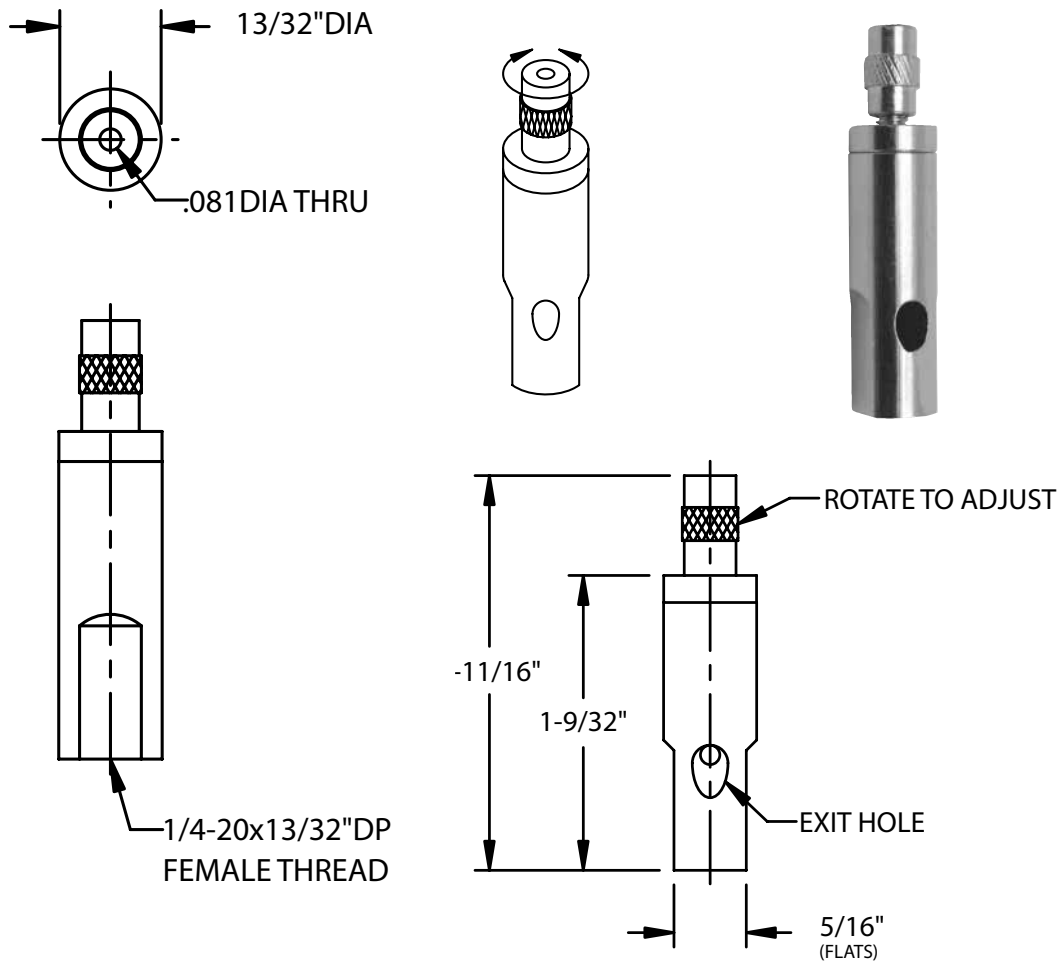

## DESCRIPTION

Kwik-Grips are accessory hardware used for hanging architectural lighting with cable. Included in this group are various cable couplers as well as cable grippers. Kwik-Grips are sold 100 per box.

ITEM#	CODE	DESCRIPTION
30211	SEG1420	Side Exit Gripper w/Safety Nut WC2 Cable 1/4in-20 Female
Also available with 8/32in bottom screw.		