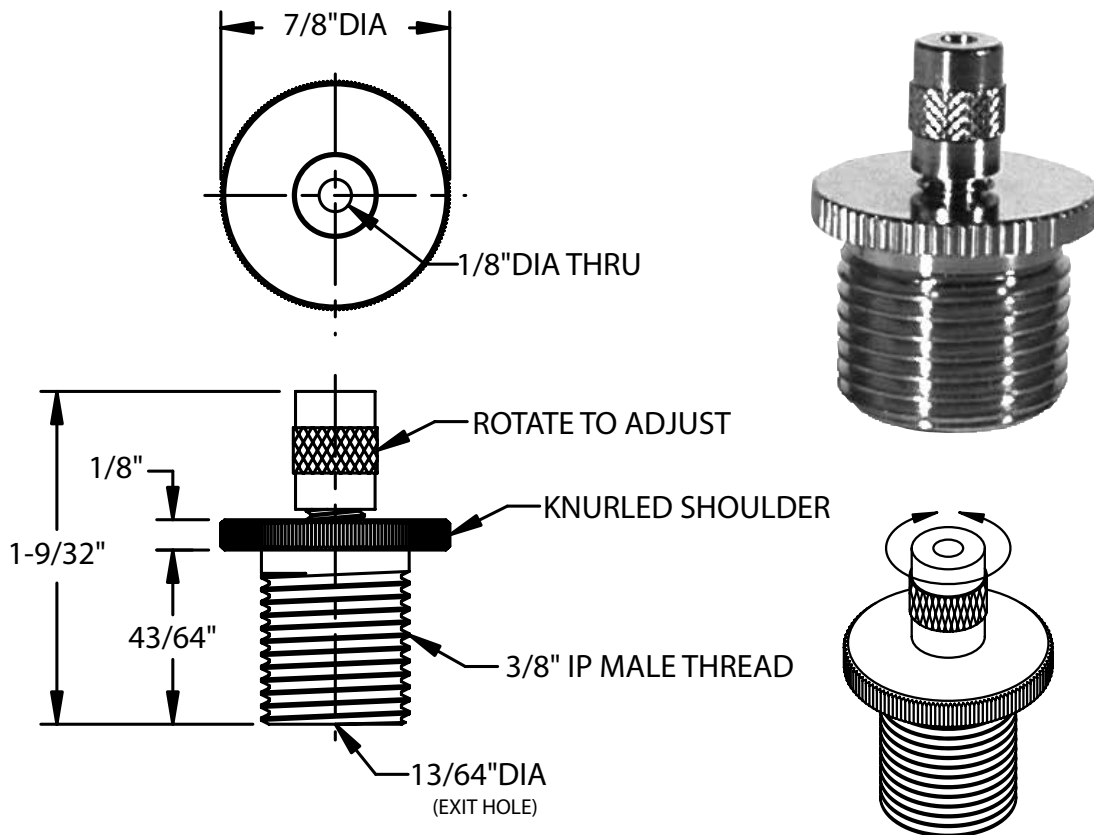

SUBMITTAL RECORD
 JOB _____
 LOCATION _____
 SUBMITTED TO _____
 SUBMITTAL PREPARED BY _____
 APPROVED BY _____
 DATE _____

Submittal Form
Kwik-Grips
BEG38IP

DESCRIPTION

Kwik-Grips are accessory hardware used for hanging architectural lighting with cable. Included in this group are various cable couplers as well as cable grippers. Kwik-Grips are sold 100 per box.

ITEM#	CODE	DESCRIPTION
30213	BEG38IP	Bottom Exit Gripper w/Safety Nut WC2 & WC3 Cable 3/8in-20 IP Male