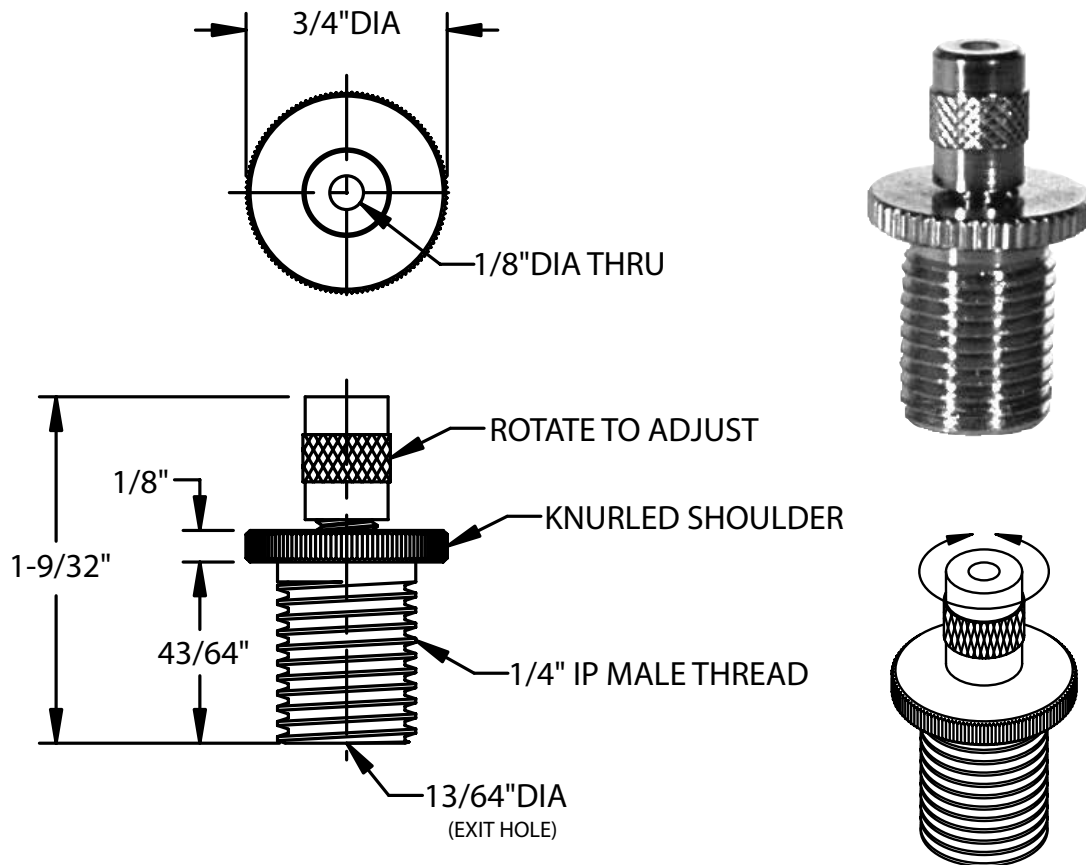

SUBMITTAL RECORD  
 JOB \_\_\_\_\_  
 LOCATION \_\_\_\_\_  
 SUBMITTED TO \_\_\_\_\_  
 SUBMITTAL PREPARED BY \_\_\_\_\_  
 APPROVED BY \_\_\_\_\_  
 DATE \_\_\_\_\_

**Submittal Form**  
**Kwik-Grips**  
**BEG14IP**

**DESCRIPTION**

Kwik-Grips are accessory hardware used for hanging architectural lighting with cable. Included in this group are various cable couplers as well as cable grippers. Kwik-Grips are sold 100 per box.

ITEM#	CODE	DESCRIPTION
30212	BEG14IP	Bottom Exit Gripper w/ Safety Nut WC2 & WC3 Cable 1/8in-20 IP Male