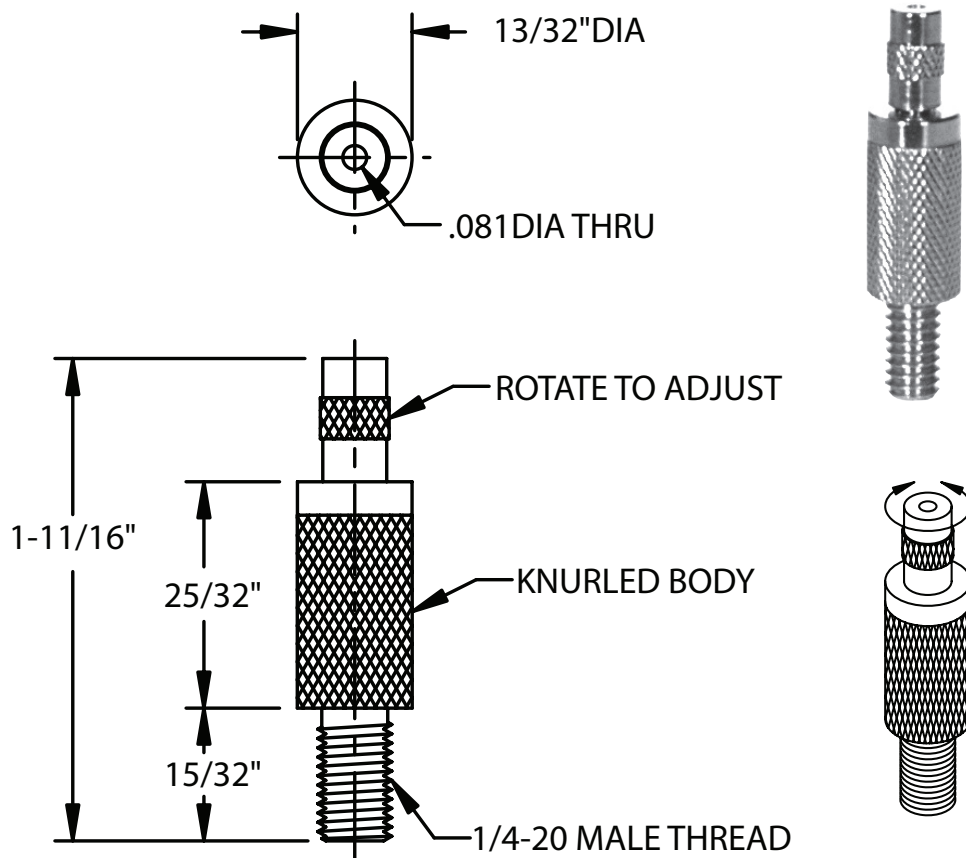

SUBMITTAL RECORD
 JOB _____
 LOCATION _____
 SUBMITTED TO _____
 SUBMITTAL PREPARED BY _____
 APPROVED BY _____
 DATE _____

Submittal Form
Kwik-Grips
BEG1420

DESCRIPTION

Kwik-Grips are accessory hardware used for hanging architectural lighting with cable. Included in this group are various cable couplers as well as cable grippers. Kwik-Grips are sold 100 per box.

ITEM#	CODE	DESCRIPTION
30210	BEG1420	Bottom Exit Gripper w/Safety Nut 1/16in Cable 1/4in-20 Male