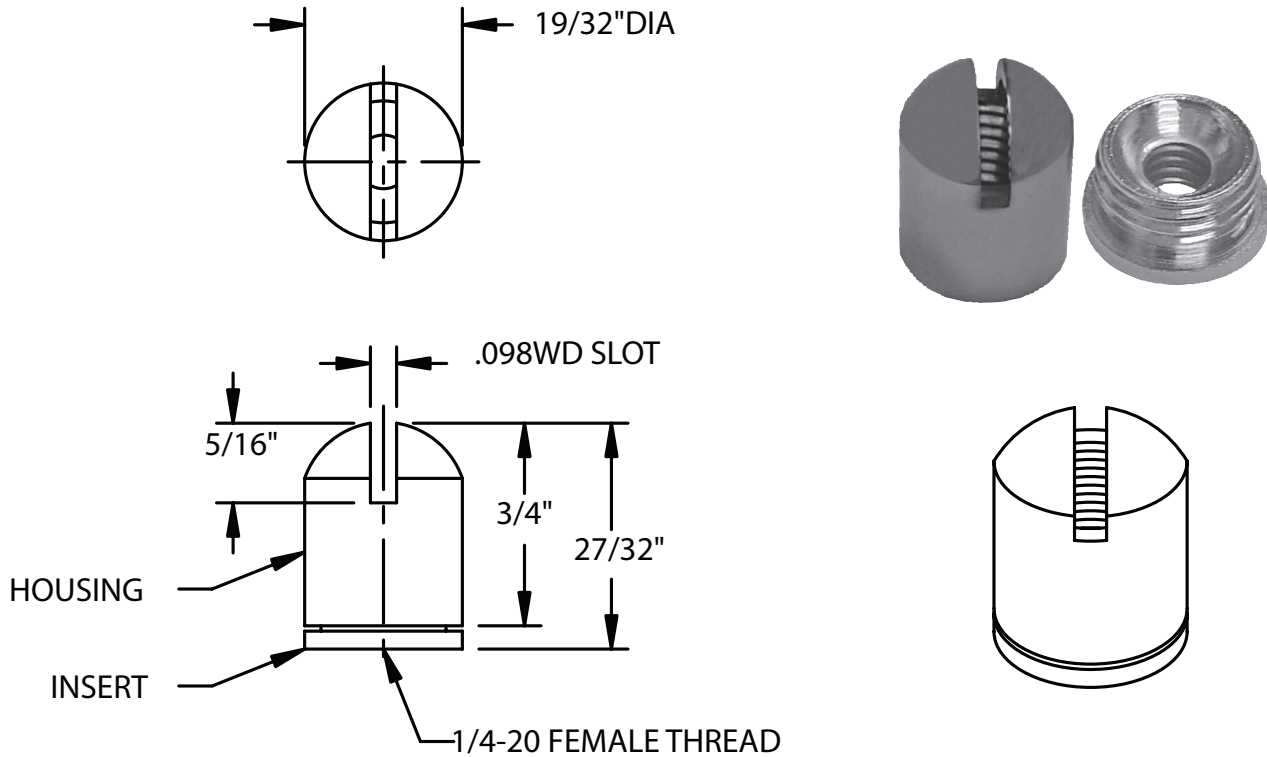

SUBMITTAL RECORD
 JOB _____
 LOCATION _____
 SUBMITTED TO _____
 SUBMITTAL PREPARED BY _____
 APPROVED BY _____
 DATE _____

Submittal Form
Kwik-Grips
2CCS1420

DESCRIPTION

Kwik-Grips are accessory hardware used for hanging architectural lighting with cable. Included in this group are various cable couplers as well as cable grippers. Kwik-Grips are sold 100 per box.

ITEM#	CODE	DESCRIPTION
30217	2CCS1420	1/4in-20 Female Bottom Piece 2-piece Slotted Cable Coupler