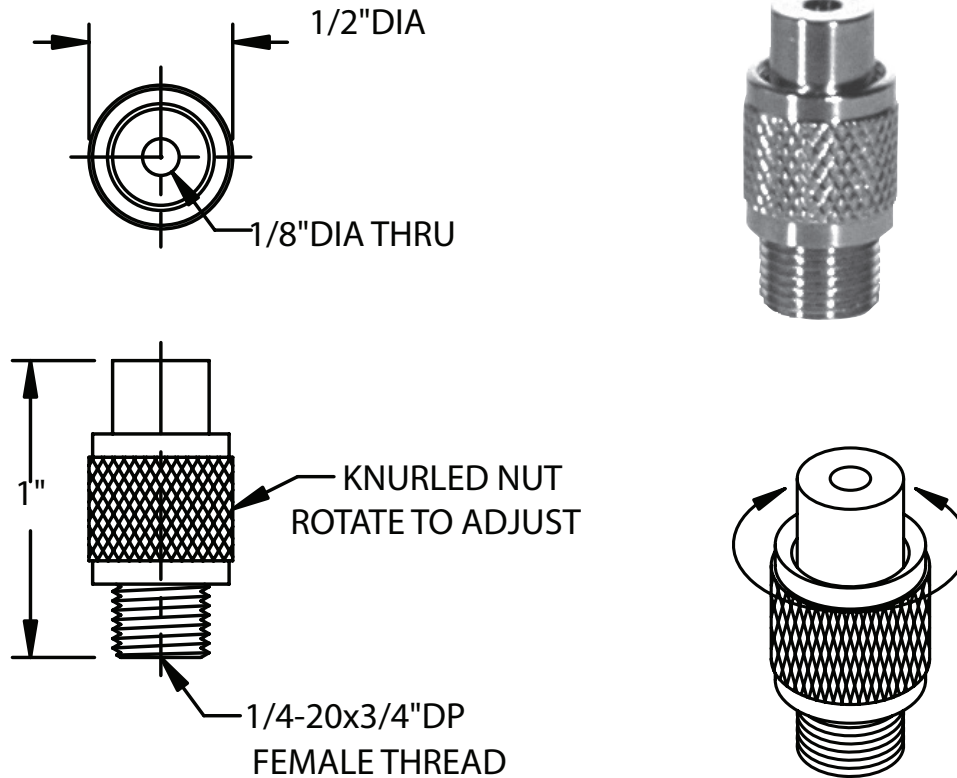

SUBMITTAL RECORD  
 JOB \_\_\_\_\_  
 LOCATION \_\_\_\_\_  
 SUBMITTED TO \_\_\_\_\_  
 SUBMITTAL PREPARED BY \_\_\_\_\_  
 APPROVED BY \_\_\_\_\_  
 DATE \_\_\_\_\_

Submittal Form  
 Kwik-Grips  
 2CC1420

## DESCRIPTION

Kwik-Grips are accessory hardware used for hanging architectural lighting with cable. Included in this group are various cable couplers as well as cable grippers. Kwik-Grips are sold 100 per box.

ITEM#	CODE	DESCRIPTION
30216	2CC1420	Threaded 1/4in-20 Female 2-Piece Cable Coupler