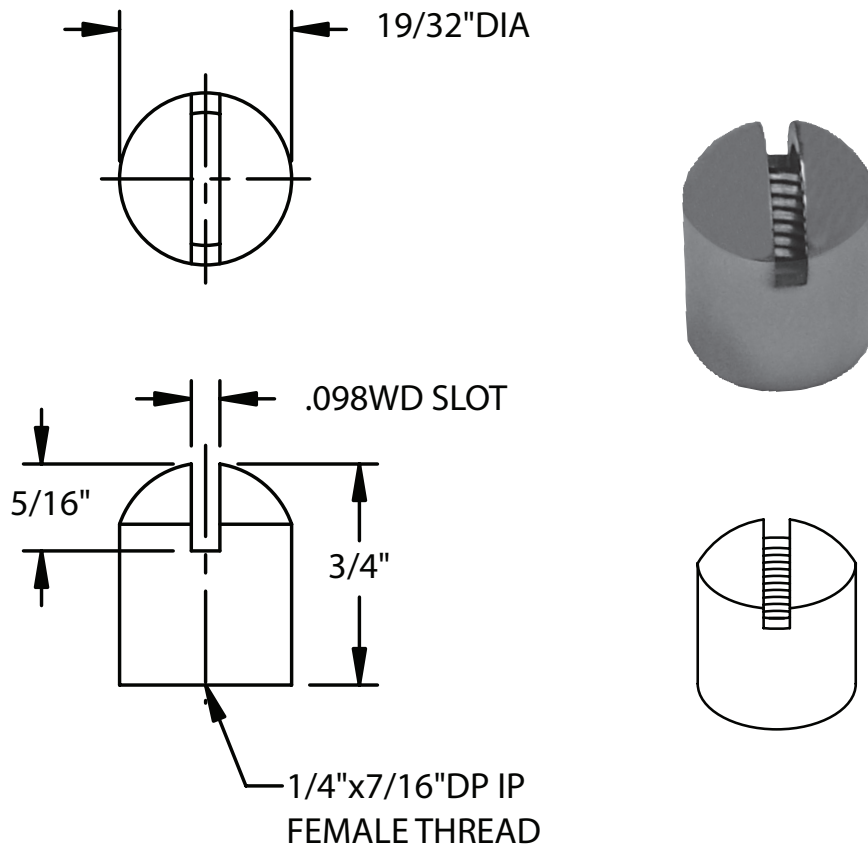

SUBMITTAL RECORD
 JOB _____
 LOCATION _____
 SUBMITTED TO _____
 SUBMITTAL PREPARED BY _____
 APPROVED BY _____
 DATE _____

Submittal Form
Kwik-Grips
1CCS14IP

DESCRIPTION

Kwik-Grips are accessory hardware used for hanging architectural lighting with cable. Included in this group are various cable couplers as well as cable grippers. Kwik-Grips are sold 100 per box.

ITEM#	CODE	DESCRIPTION
30218	1CCS14IP	Threaded 1/4in-20 IP Female Slotted Cable Coupler