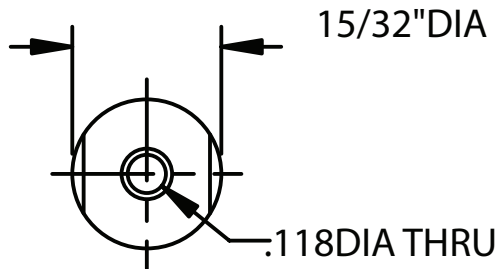

SUBMITTAL RECORD
 JOB _____
 LOCATION _____
 SUBMITTED TO _____
 SUBMITTAL PREPARED BY _____
 APPROVED BY _____
 DATE _____

Submittal Form
Kwik-Grips
1CC1420

DESCRIPTION

Kwik-Grips are accessory hardware used for hanging architectural lighting with cable. Included in this group are various cable couplers as well as cable grippers. Kwik-Grips are sold 100 per box.

ITEM#	CODE	DESCRIPTION
30215	1CC1420	Threaded 1/4in-20 Female 1-Piece Cable Coupler