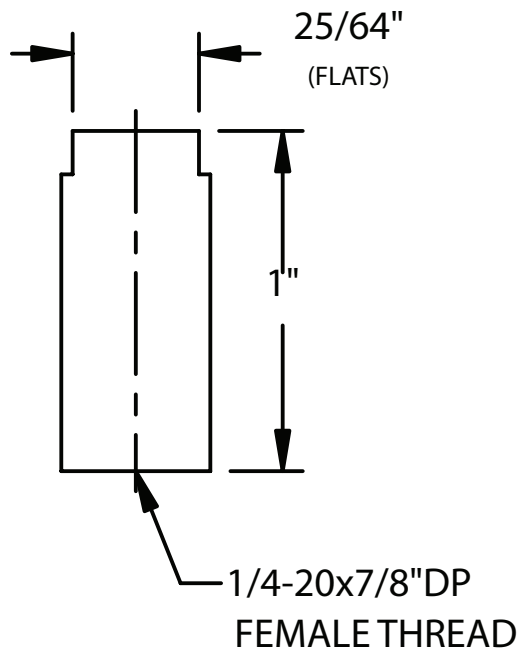

SUBMITTAL RECORD
 JOB _____
 LOCATION _____
 SUBMITTED TO _____
 SUBMITTAL PREPARED BY _____
 APPROVED BY _____
 DATE _____

Submittal Form
Kwik-Grips
1CC1420

DESCRIPTION

Kwik-Grips are accessory hardware used for hanging architectural lighting with cable. Included in this group are various cable couplers as well as cable grippers. Kwik-Grips are sold 100 per box.

ITEM#	CODE	DESCRIPTION
30215	1CC1420	Threaded 1/4in-20 Female 1-Piece Cable Coupler